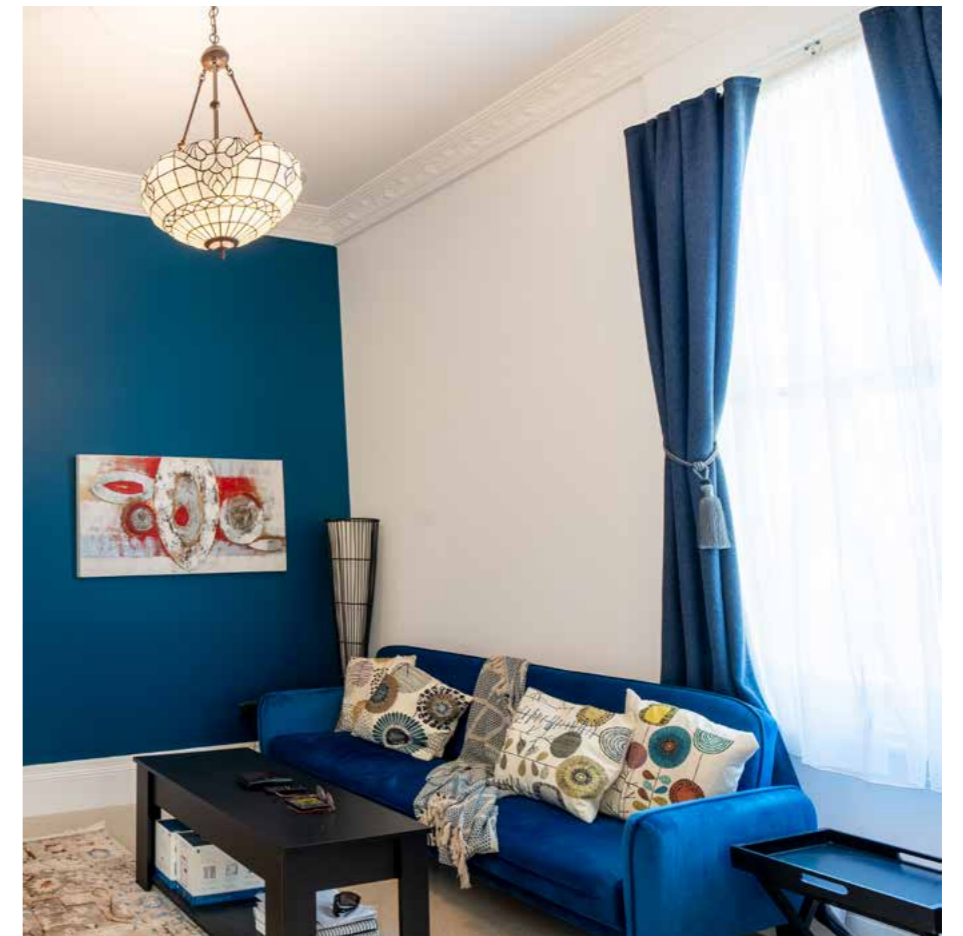

ADD A SPLASH OF COLOUR

Colours perfect for feature walls, smaller areas or statement spaces.