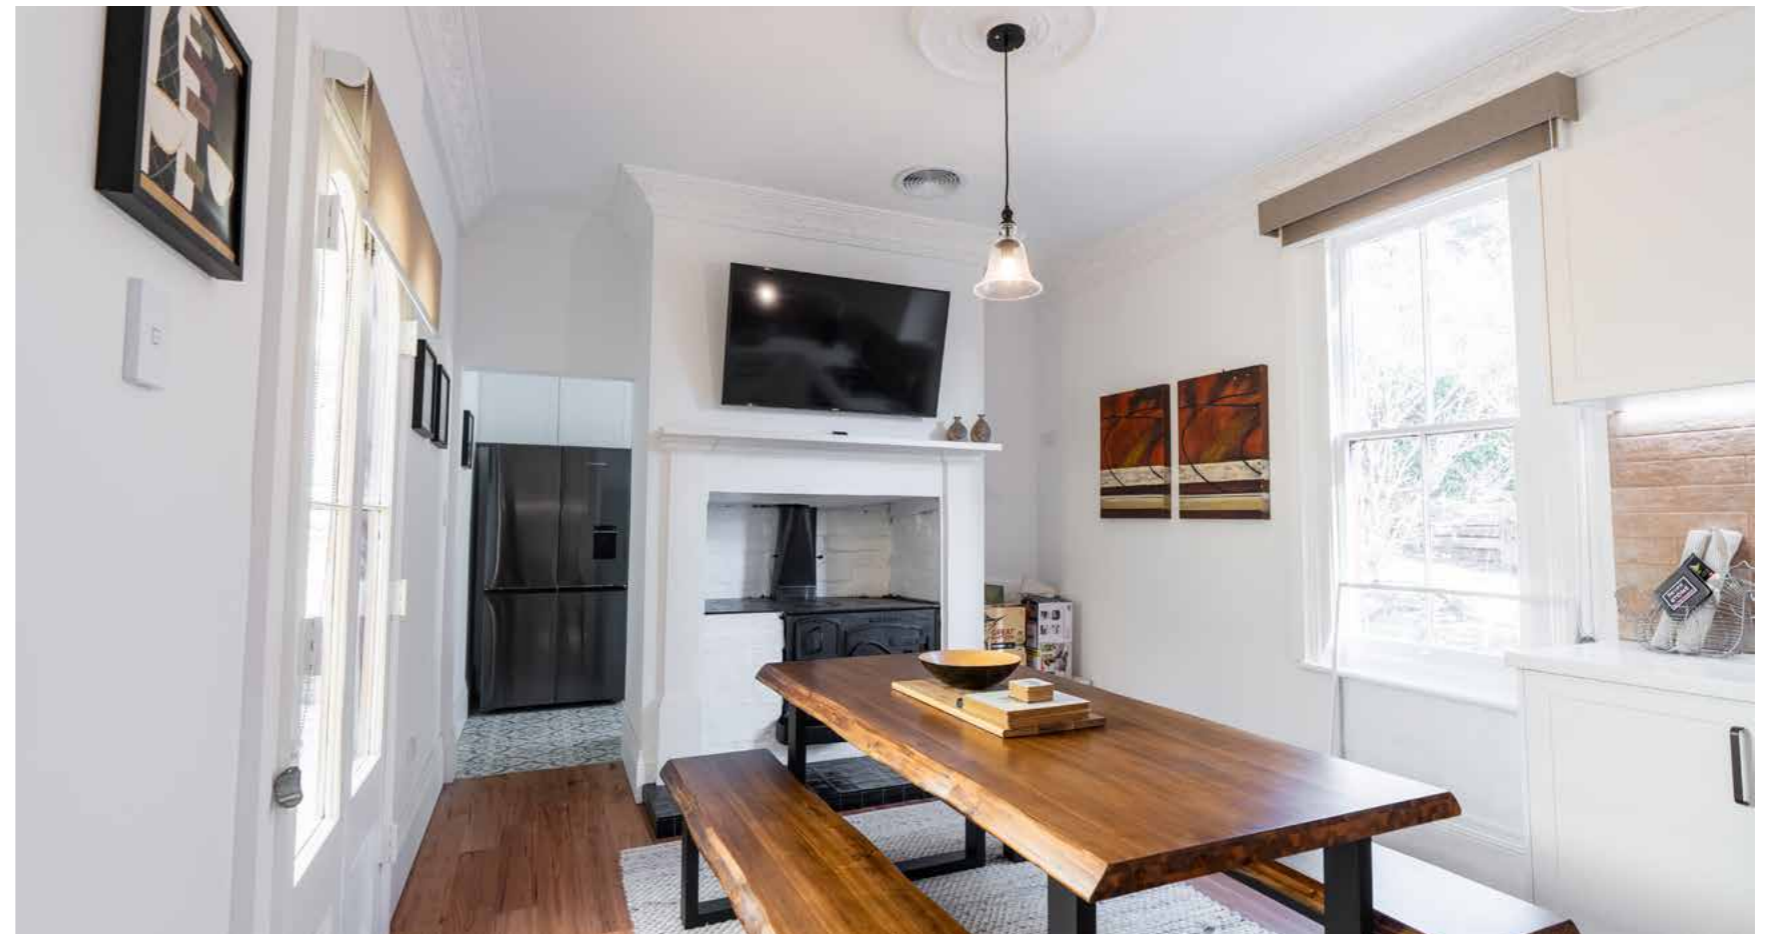

WHITES & NEUTRALS

Neutral colours that never let us down - perfect for all!

*We do not recommend using "Vivid White" due to its thin consistency, which may result in incomplete coverage. Additional coats may be necessary for optimal results.