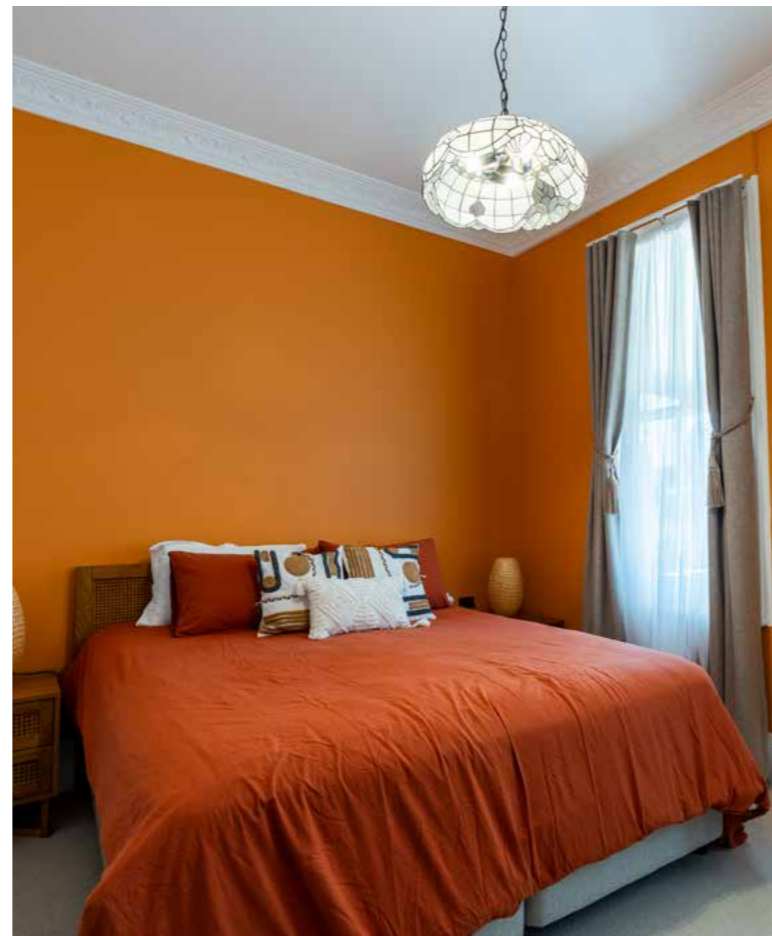

ADD A SPLASH OF COLOUR

Colours perfect for feature walls, smaller areas or statement spaces.